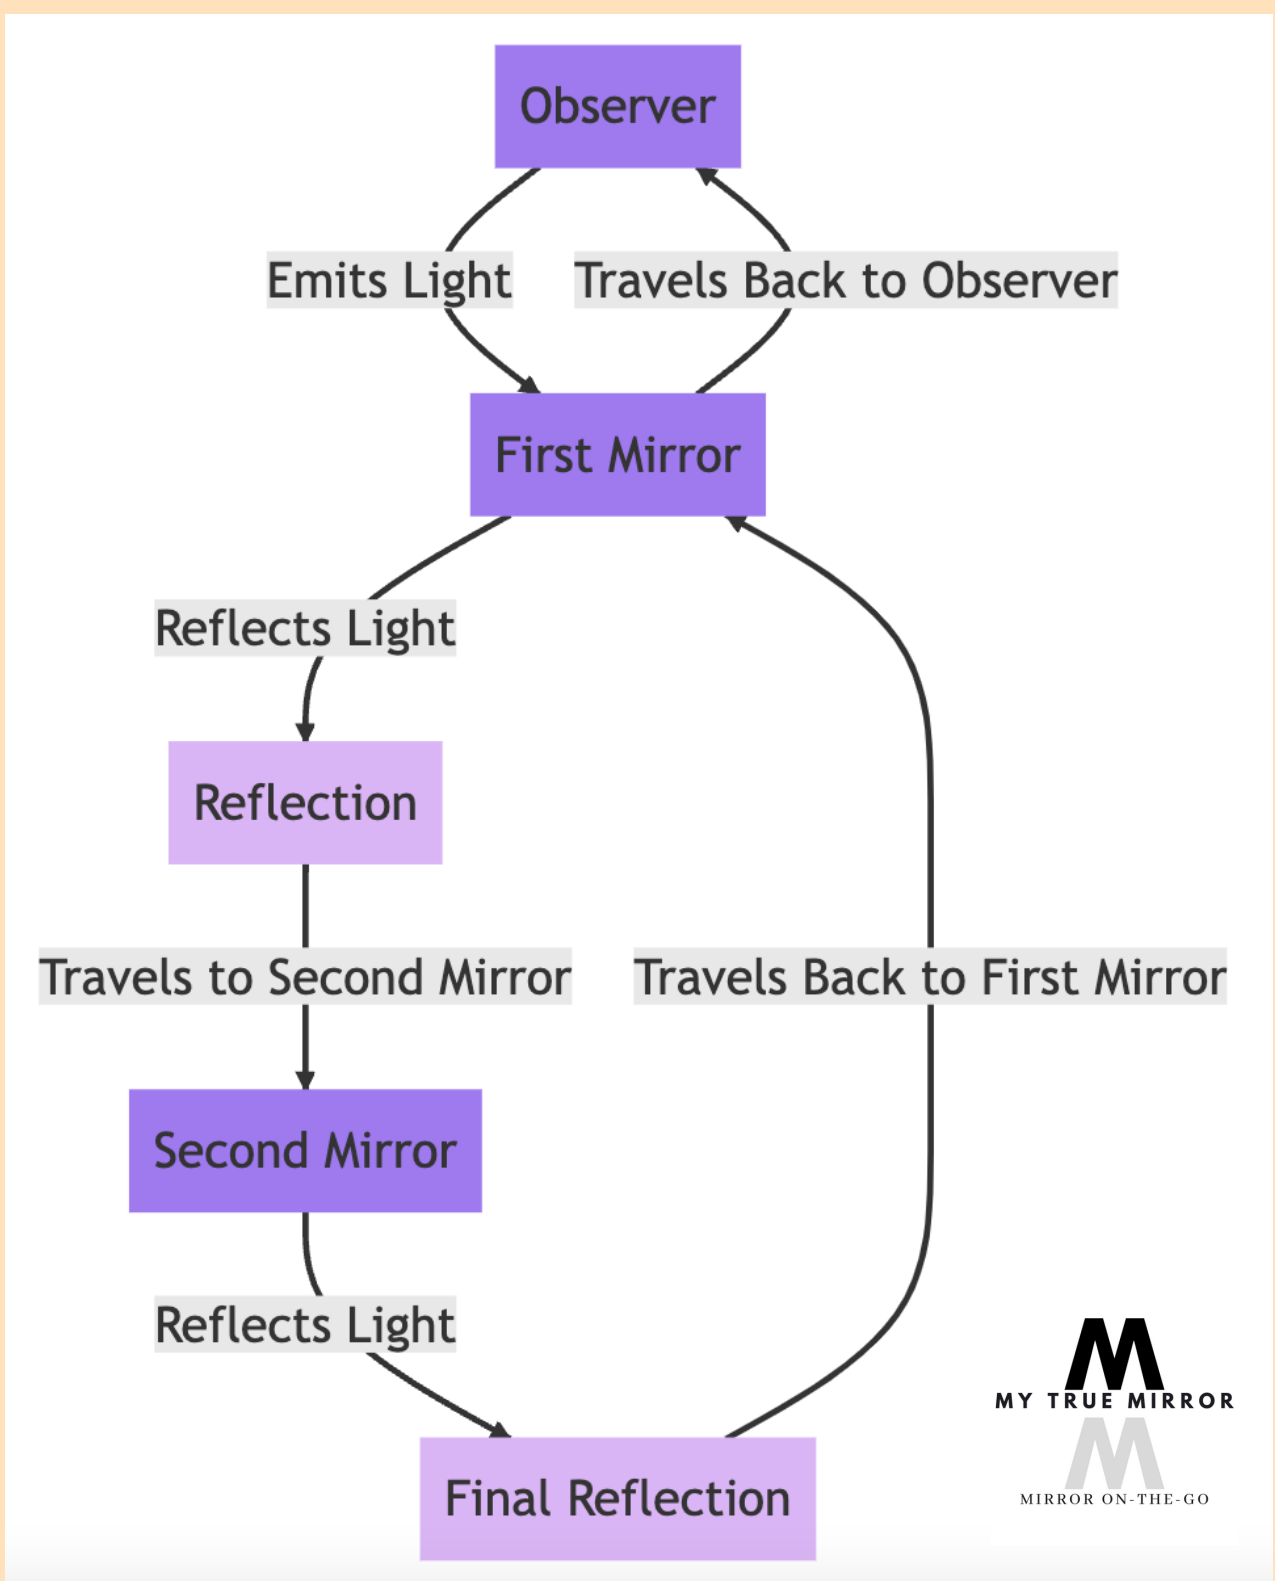

True Mirror

Vs.

Regular Mirror

TRUE MIRROR REFLECTION

**"CREATIVITY IS
INTELLIGENCE HAVING
FUN."**

ALBERT EINSTEIN